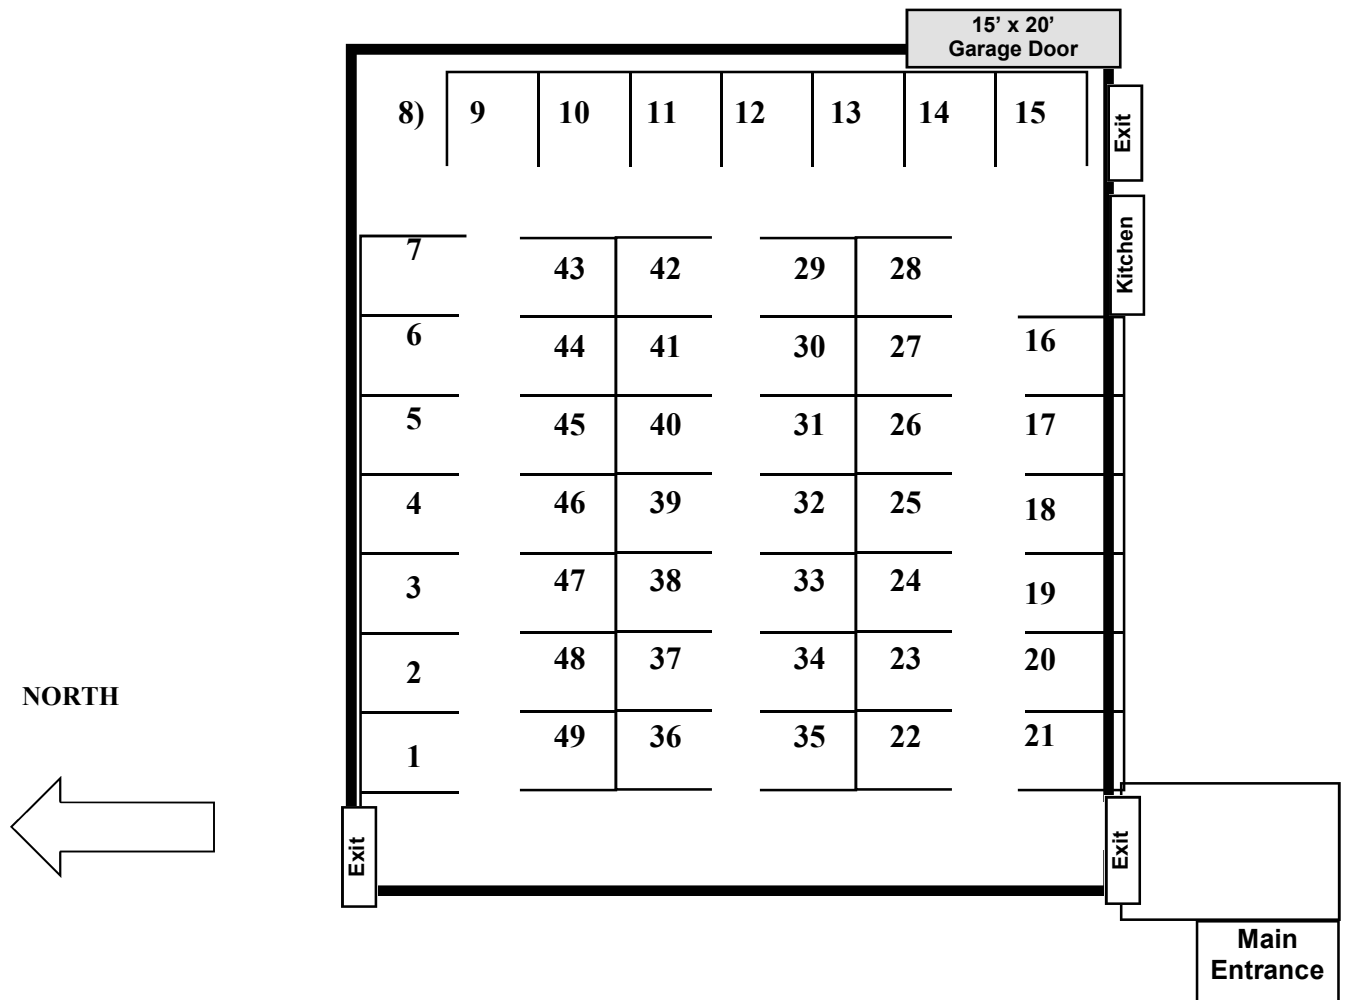

20th Annual Clay County Home Expo

February 19, 20, 2010

Brazil Armory, SR 59 South, Brazil, IN

NORTH